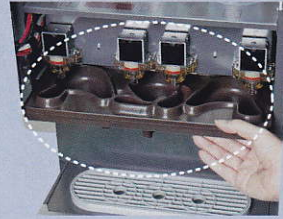

Daily care and maintenance is also a breeze!

The simple design ensures that each part can be removed and assembled separately. This allows for easy daily care and maintenance.

Choose from three settings for a 10-item menu that offers plenty of variety.

The Daiohs Tea Server offers delicious drinks, even if you just want cold or hot water.

Enjoy the drink of your choice with the touch of a button.